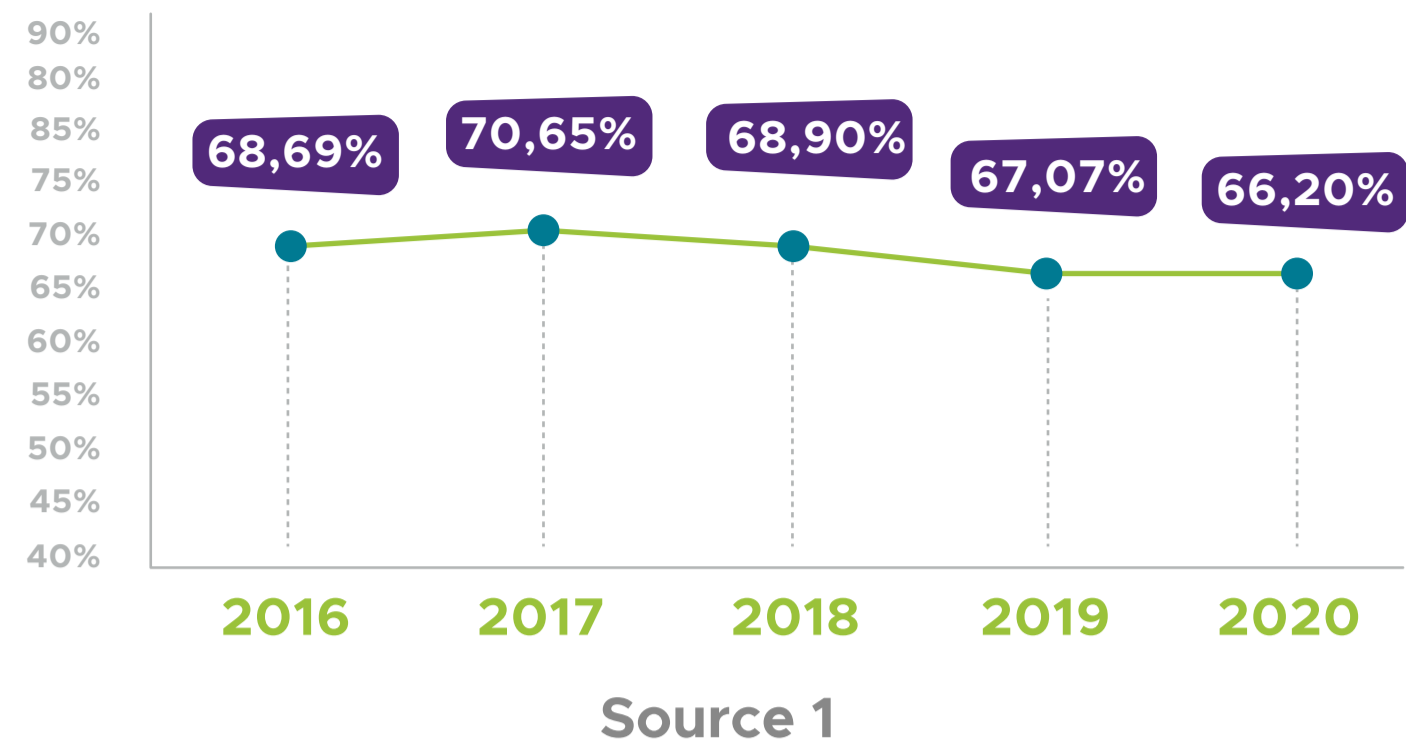

Higher education coverage in Medellín

How many **people from Medellín** study in the municipality's HEI?

The higher education coverage rate allows to find the answer

of Medellín residents enrolled in HEI located (1) in the municipality

Residents of Medellín aged from 17 to 21 y/o * 100

Handwritten mathematical formulas and diagrams are visible in the background.

¹According to SNIES, 34 Higher Education Institutions are located in Medellín, of which one is inactive.
Source 1: The calculation is made with the information provided by 26 HEI, which concentrate 94.4% of undergraduate students enrolled in Medellín.
Source 2. SNIES 2020. Information with cut to 2019

The rate has shown a **decreasing trend**

4 out of 10 ✓
people that are enrolled in Medellín live in other municipalities.

The global dynamic shows a changing **trend in access to education.**

In Medellín there are **changes in enrollment data as well.**