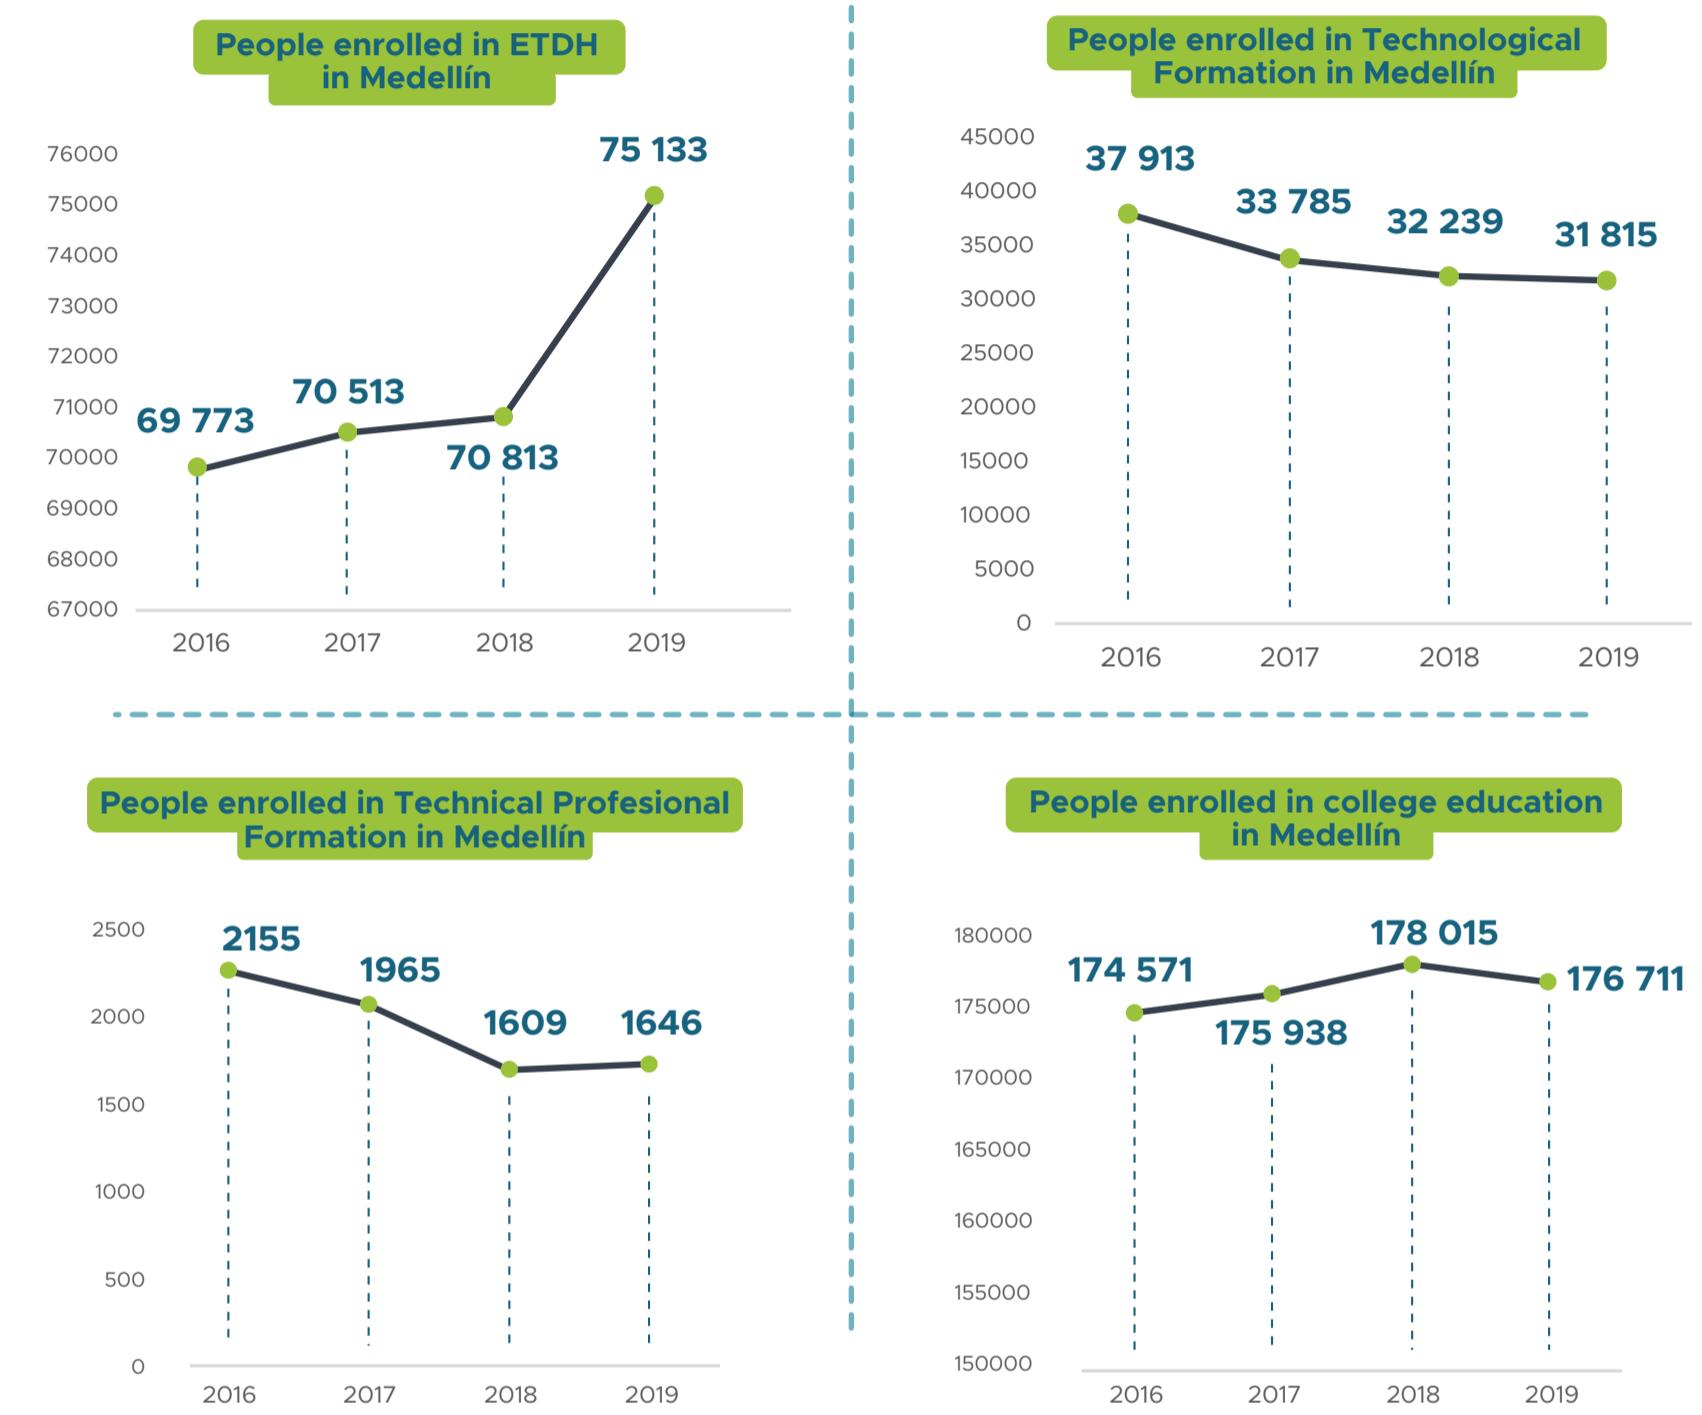

Higher education coverage in Medellín

How many **people from Medellín** study in the municipality's HEI?

The higher education coverage rate allows to find the answer

of Medellín residents enrolled in HEI located (1) in the municipality

Residents of Medellín aged from 17 to 21 y/o * 100

Handwritten mathematical formulas and diagrams are visible in the background.

¹According to SNIES, 34 Higher Education Institutions are located in Medellín, of which one is inactive.
Source 1: The calculation is made with the information provided by 26 HEI, which concentrate 94.4% of undergraduate students enrolled in Medellín.
Source 2. SNIES 2020. Information with cut to 2019

The rate has shown a **decreasing trend**

4 out of 10 ✓
people that are enrolled in Medellín live in other municipalities.

The global dynamic shows a changing **trend in access to education.**

In Medellín there are **changes in enrollment data as well.**